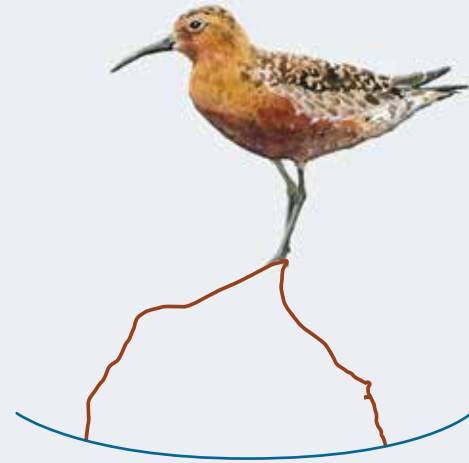

Piezīmēm

Dabas aizsardzības pārvalde

Kolkasraga putnu sistemātiskais saraksts

Cape Kolka Bird Checklist

Kolkasrags ir Kurzemes pussalas tālākais ziemeļu punkts. Tā ir vieta Baltijas jūras krastā, kur Rīgas līcis satiekas ar Irbes šaurumu. Tā ir ekseleнта, Eiropas putnu vērotāju vidū atzīta vieta migrācijas vērojumiem.

Cape Kolka is the furthest northern point of the Courland peninsula. This area is a part of the coastline of the Baltic sea, where the Gulf of Riga meets the Irbe Strait. It is a perfect place to observe migratory birds, and it is widely-recognized among the European bird watchers.

The location of the cape creates good conditions for watching the migratory birds during the spring migration season, when birds fly to the south-west. In this period, one can observe a “bottleneck” effect at the cape, where the birds flying above land gather before setting off across the Gulf of Riga towards Estonia. Indeed, not all birds dare to cross the sea at once, and such hesitation before the long journey increases the concentration of the birds in the area around the cape.